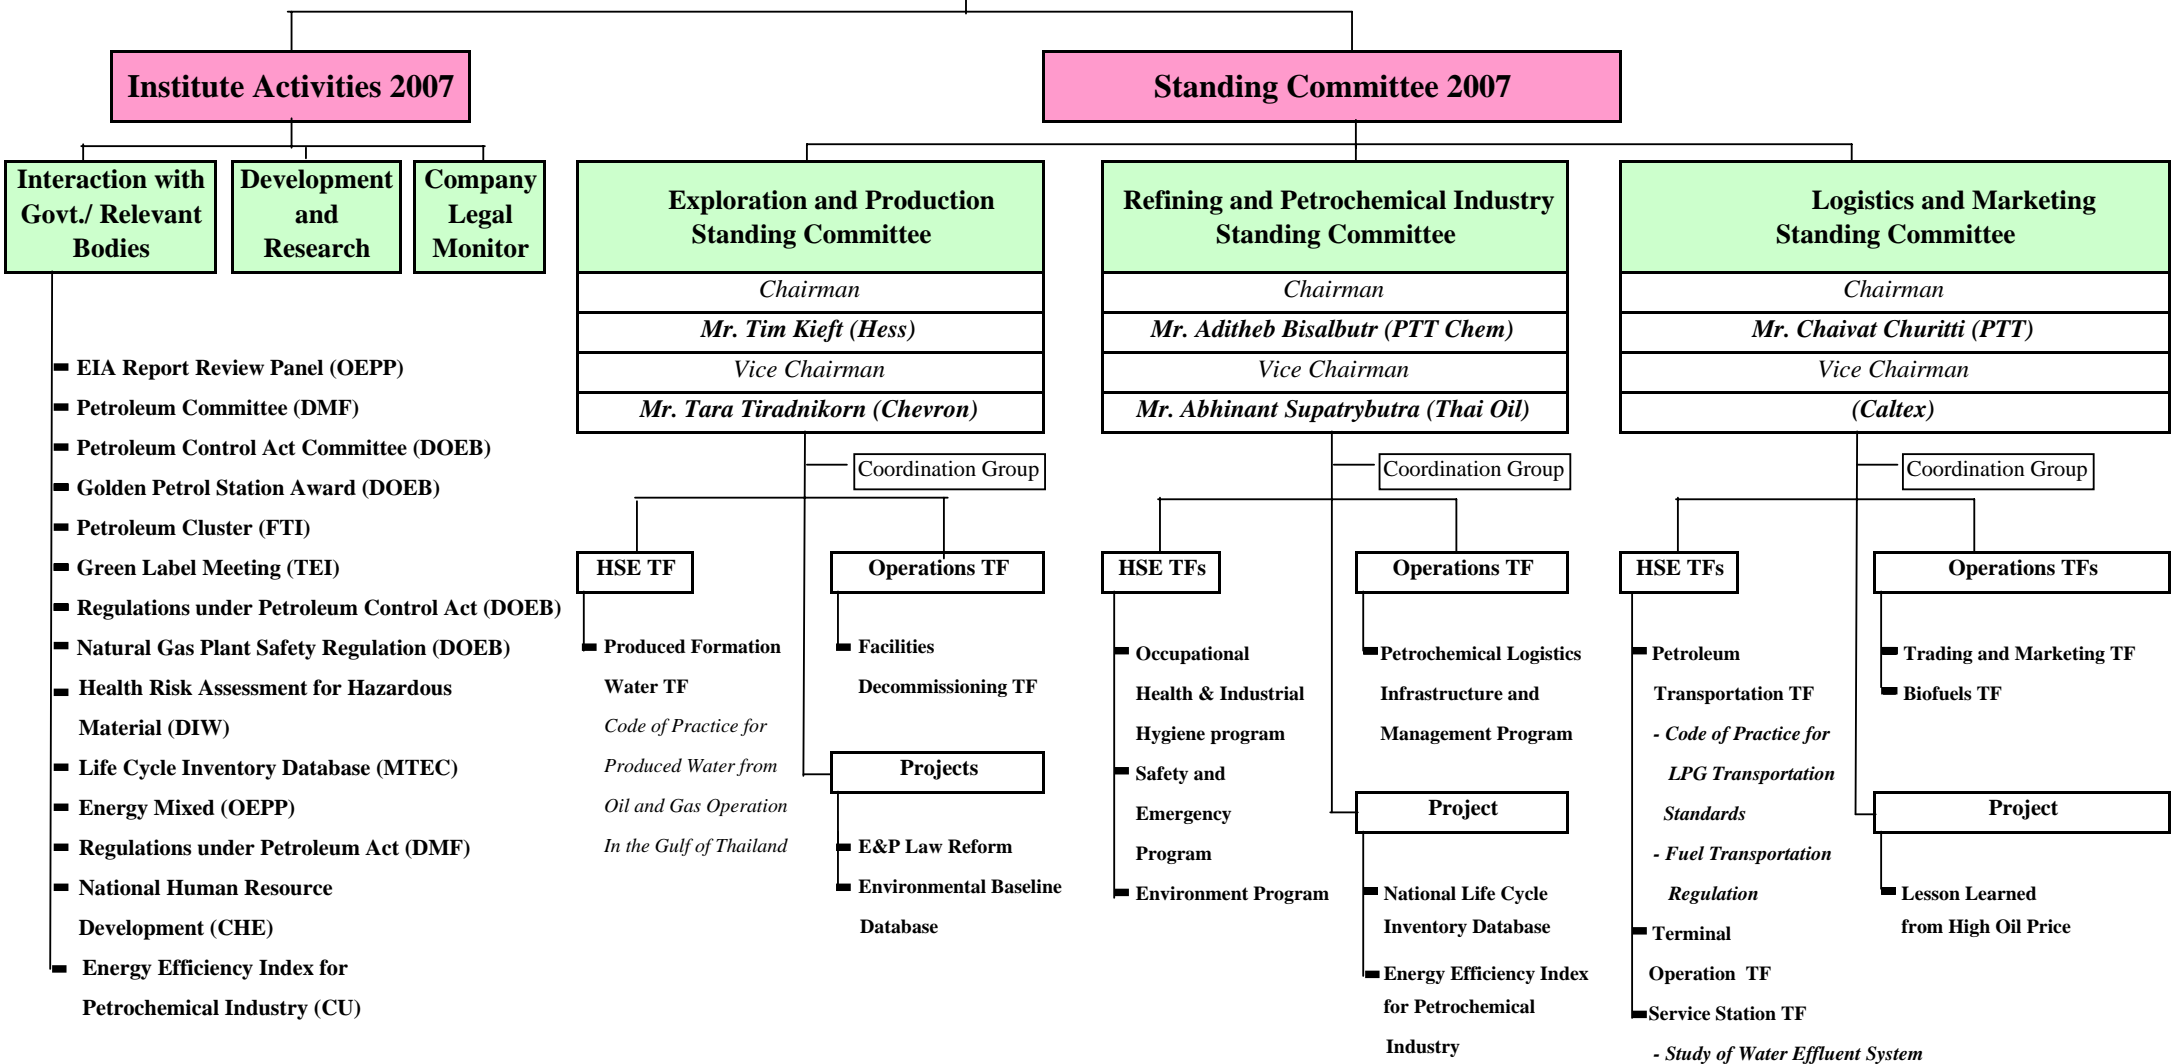

Technical Service

Remarks:

CHE = Commission on Higher Education
 DIW = Department of Industrial Works
 DMF = Department of Mineral Fuel
 DOEB = Department of Energy Business and Planning
 TEI = Thailand Environment Institute

FTI = Federation of Thai Industries
 MTEC = National Metal and Material Technology Center
 OEPP = Office of Natural Resources & Environment Policy and Planning
 CU = Chulalongkorn University

Responsibility:

1. Exploration & Production STC → Khun Prapai Numthavaj and Khun Dow Nantararat (Tel 0-2537-3589 Fax 0-2537-3591)
2. Refining & Petrochemical Industry STC → Khun Prapai Numthavaj, Khun Nitida Nakapreecha and Khun Niranara Kongthong (Tel 0-2537-3589, 96 Fax 0-2537-3591)
3. Logistics & Marketing Industry STC → Khun Prapai Numthavaj and Khun Sasinotai Rochanutama (Tel 0-2537-3596 Fax 0-2537-3591)